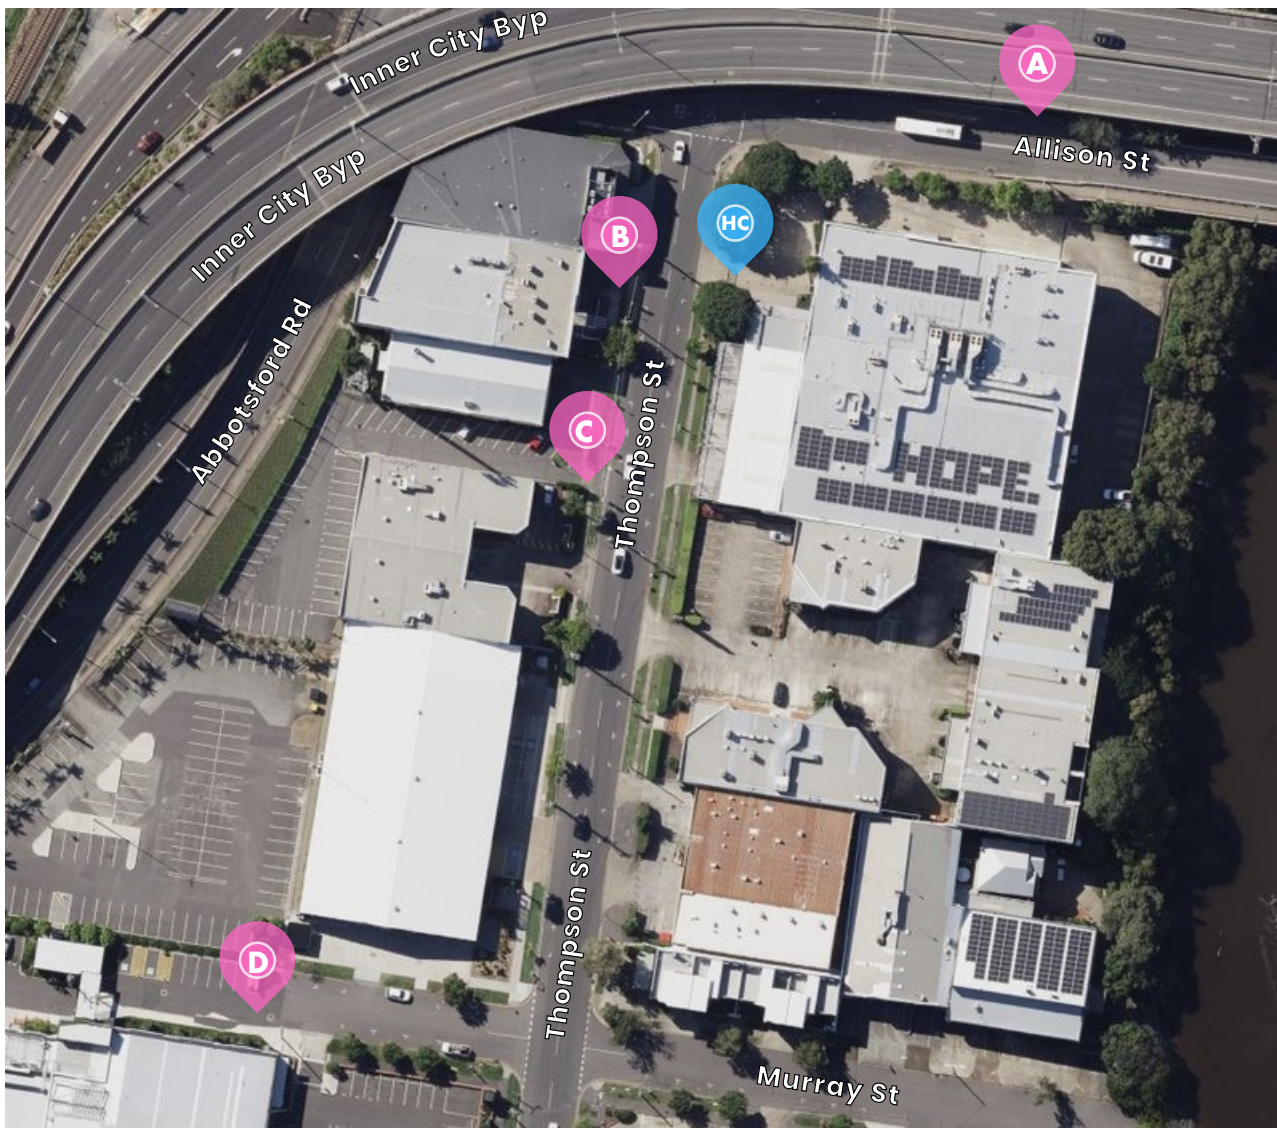

Hope Centre Brisbane Parking

On Sunday, we have 4x FREE dedicated parking areas near our building at 35 Thompson St, Bowen Hills.

Hope Centre - 35 Thompson St

Carpark A - Under the bypass off Allison St

Carpark B - Richo - 40 Thompson St

Carpark C - 36 Thompson St

Carpark D - 16 Thompson St (3 hours max parking per day)

Hope Centre

35 Thompson St

Carpark A

Under the bypass off Allison St

Carpark B

40 Thompson St (Richo)

Carpark C

36 Thompson St

Carpark D

16 Thompson St (Medical Specialist Centre) (3 hours max parking per day)

Look for our banners, signs and our Hope Team who will help find you the perfect spot!